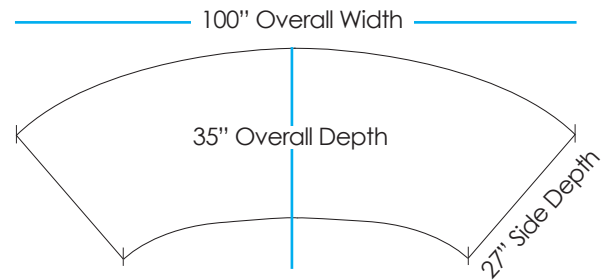

LANCASTER

CUSTOM CRAFTED UPHOLSTERY

Buttons Optional

LAGUNA CURVED BANQUETTE 391

W100 D35 H37

SH19 SD19

Front Seat Width 56"

Shown Slipcovered